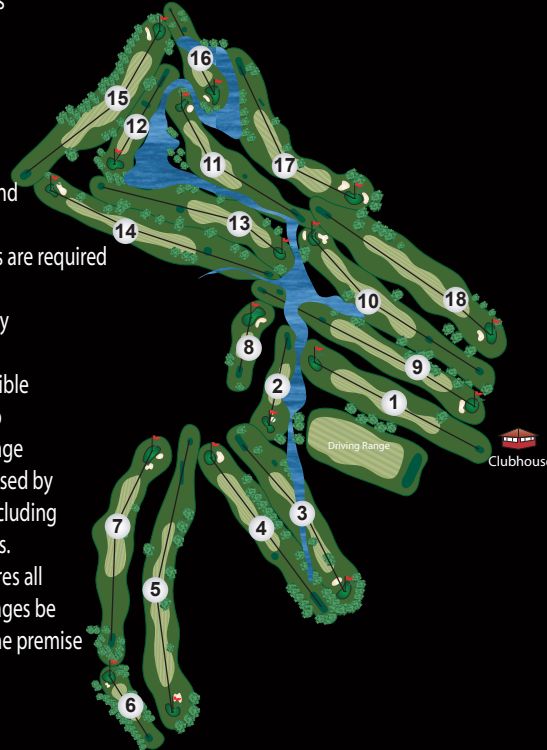

In 1969, local golf course architect, Arthur Hills was chosen to design the first public golf course in the Toledo area in nearly 50 years. The course was dedicated in 1971.

Detwiler Park Golf Course is a modern day layout on 177 rolling acres with four sets of tees, beautiful mature trees and large plush greens. Its location along the Maumee Bay and adjacent to Point Place lighthouse give the property a distinct lakeside feel.

The Championship character of Detwiler soon made it a favorite venue for golf organizations like Toledo Metro Golf Association which uses the course for the annual Toledo Amateur Championship since 1971.

USGA RULES GOVERN ALL PLAY EXCEPT AS MODIFIED BY THE FOLLOWING LOCAL RULES

- Players are asked to keep pace with the group ahead of them.
- State Law requires that all alcoholic beverages be purchased on the premises.
- Keep carts 30 feet from tees and greens. Use cart paths when available.
  No carts in the parking lot.
- Yardage Markers
  Red - 100
  White - 150
  Blue - 200
- Please, repair ball marks, rake bunkers and replace divots.
- Shoes and shirts are required at all times.
- Thank You -Enjoy your round.
- You are responsible for any injury to people or damage to property caused by your actions, including errant golf shots.
- State Law requires all alcoholic beverages be purchased on the premise

4001 N. Summit Street • Toledo, OH 43611
(419) 726-9353 • www.toledocitygolf.com